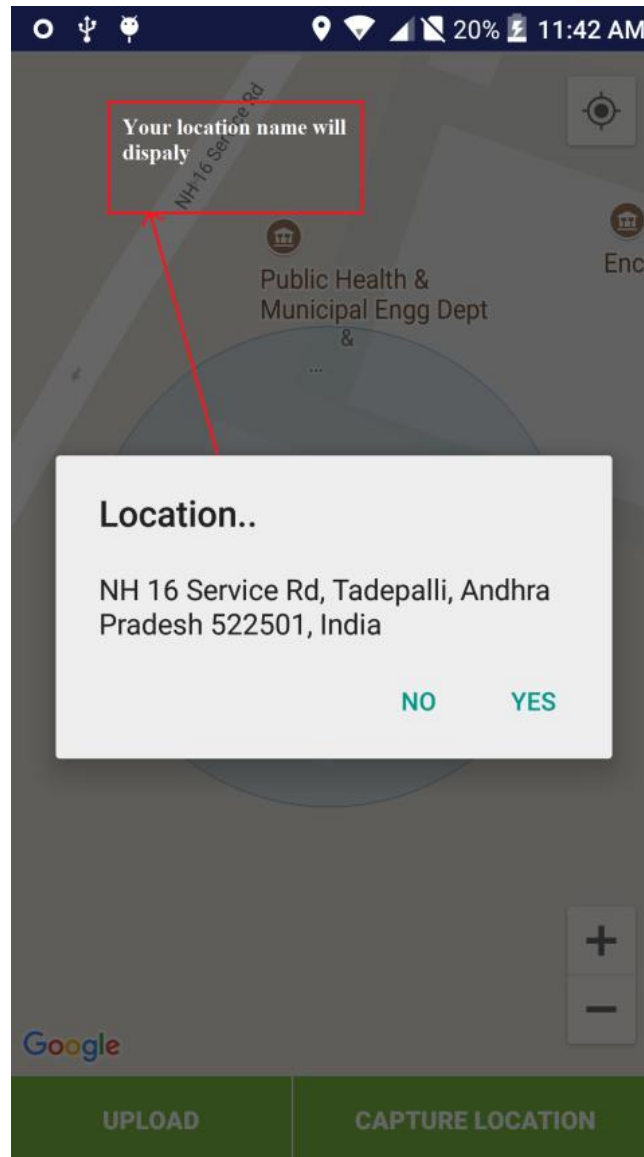

➤ Upload land details

- After capture location, click on upload button