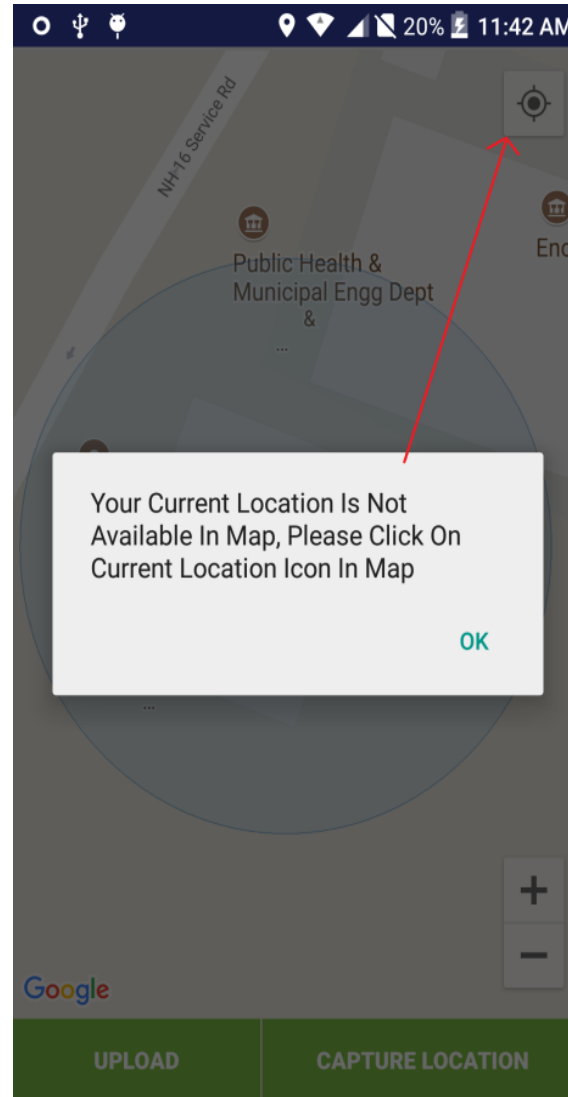

## ➤ Login

Enter college code

Enter password

## ➤ Successfully login

**Click on Fingerprint Authentication**

➤ Click on College Lat Longs button

## ➤ Map will Display

➤ Capture latitude and longitude