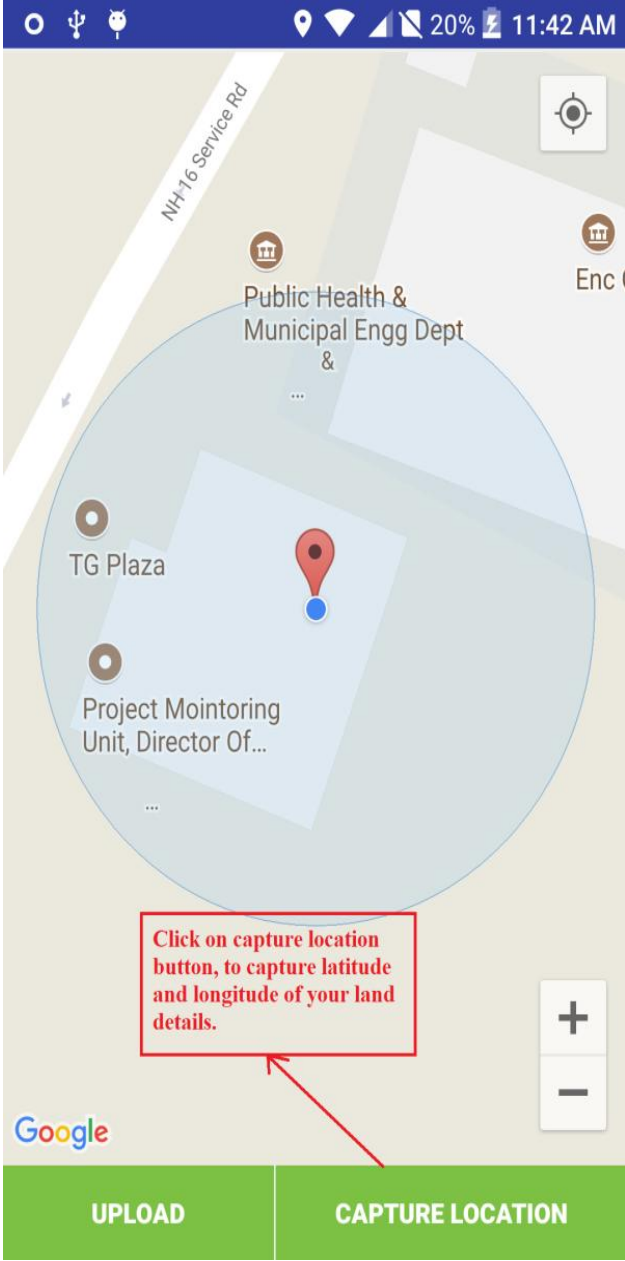

## ➤ Login

Enter college code

Enter password

## ➤ Successfully login

**Click on Fingerprint Authentication**

➤ Click on College Lat Longs button

## ➤ Map will Display

➤ Capture latitude and longitude